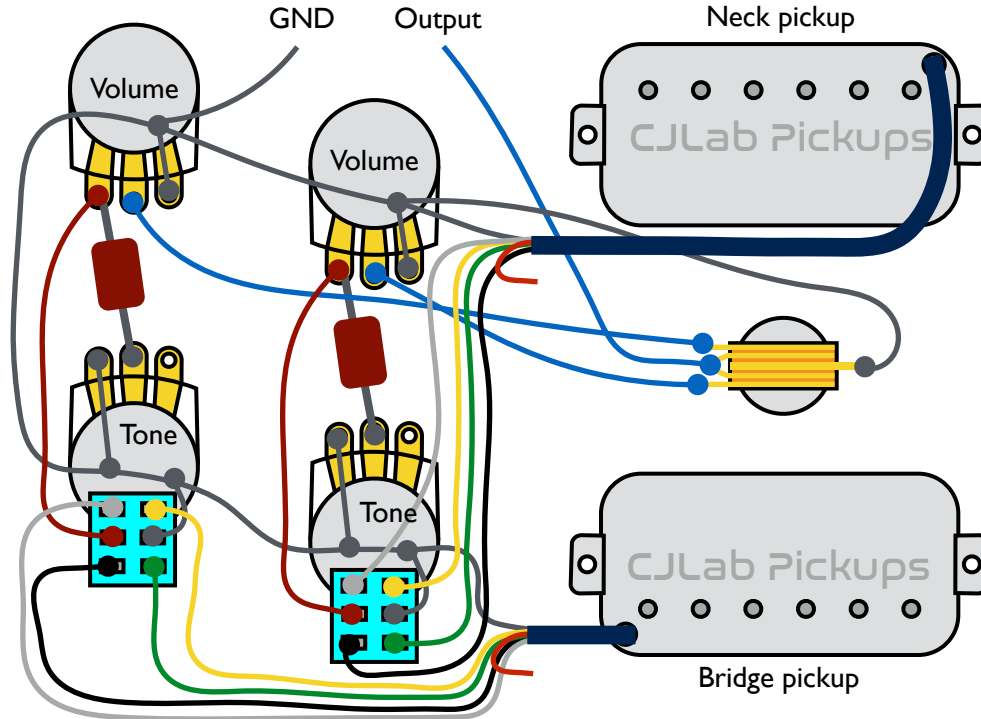

# SET-SET, 2-volume and 2-tone with 3-way switch and 2 push-pull's

	Push-Push	
	Down	Up
Neck	HB	SE
Bridge	HB	SE

Pot.: A500k  
Cap.: 0.022 $\mu$ F or 0.047 $\mu$ F