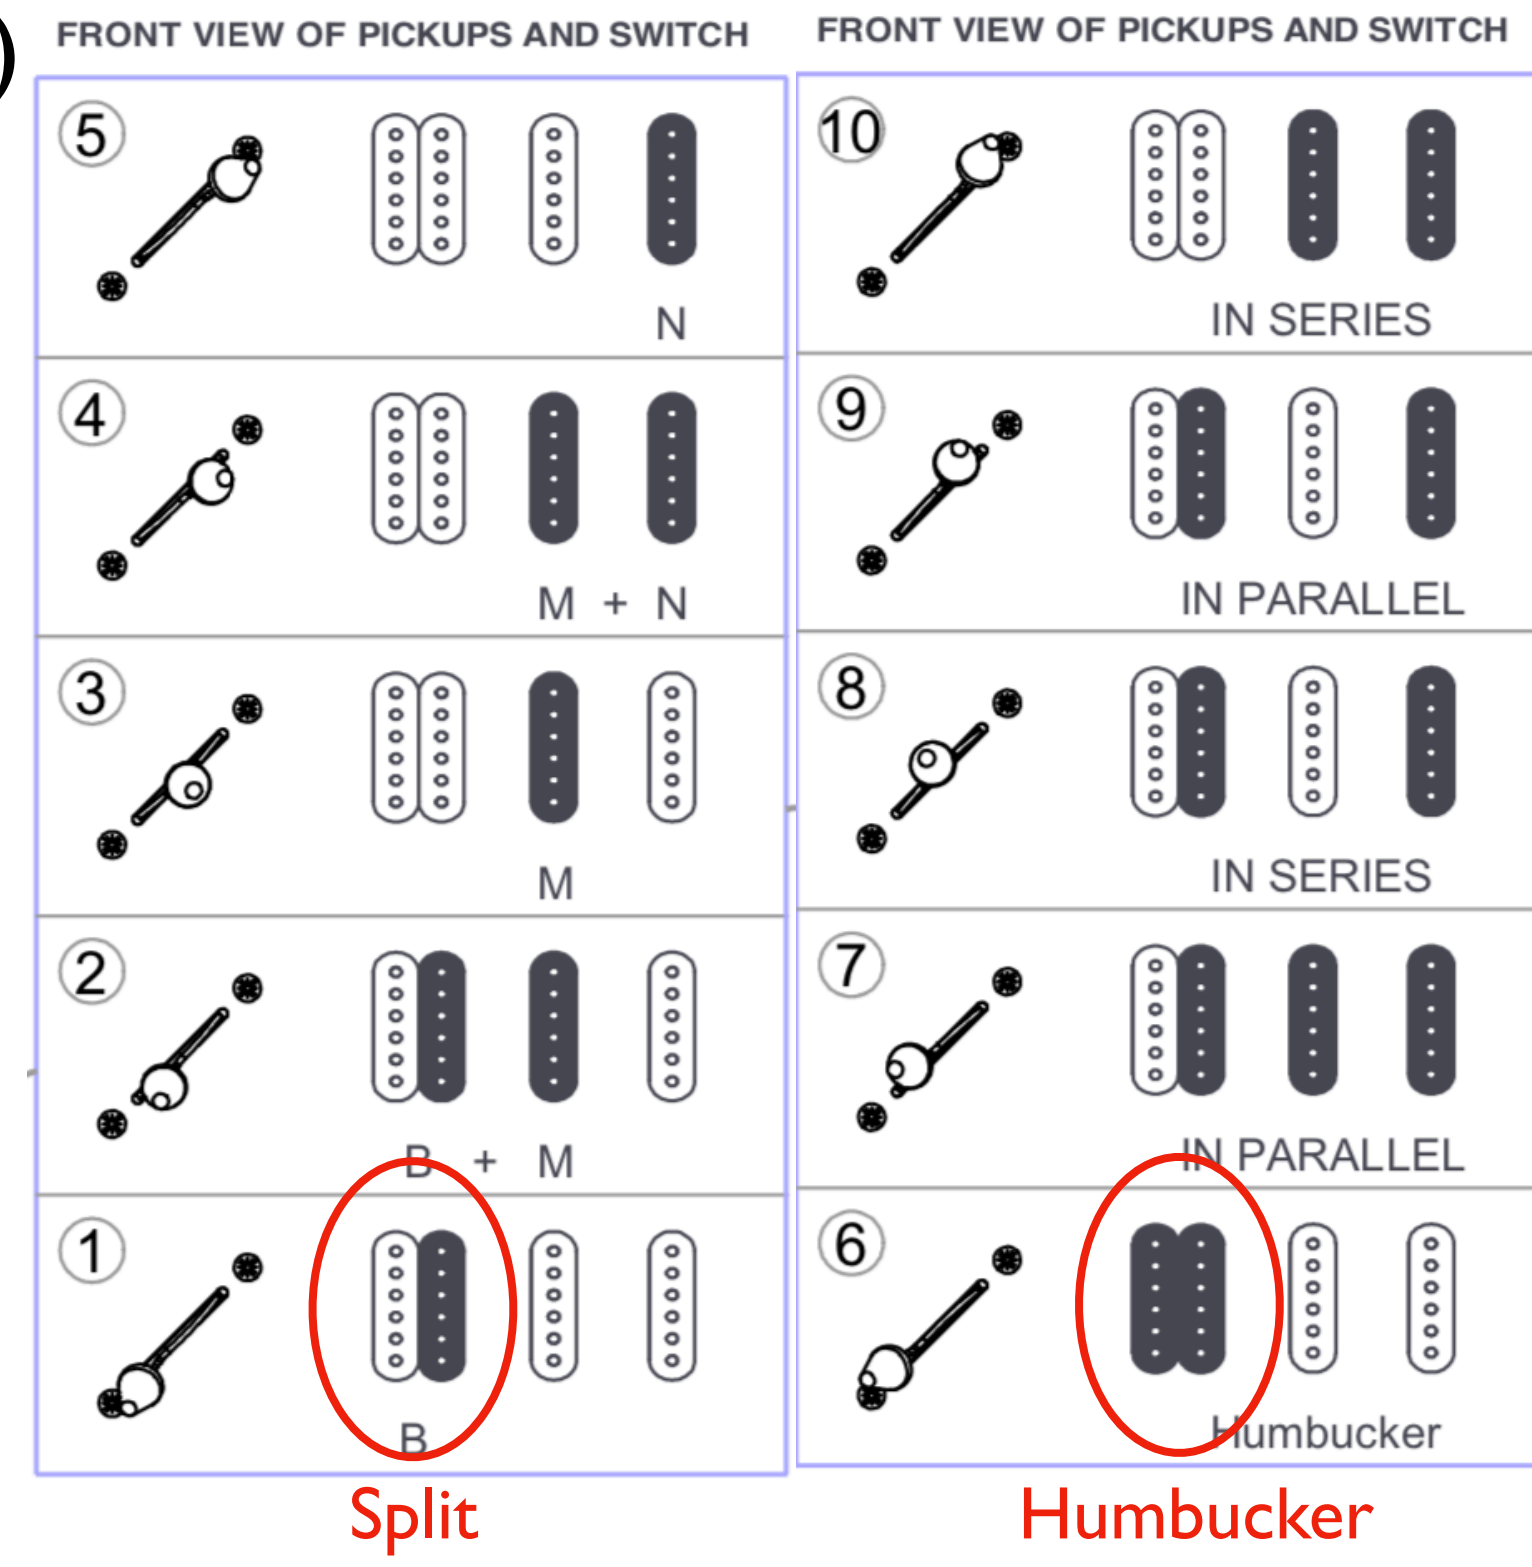

# SET-SC-SC (HSS), 1-volume and 1-tone with Freeway 5B5 switch and 1 push-pull

In Freeway Switch	Tone push-pull	
	Down	Up
Split	SE	Normal Split
Humbucker	MPHB	HB