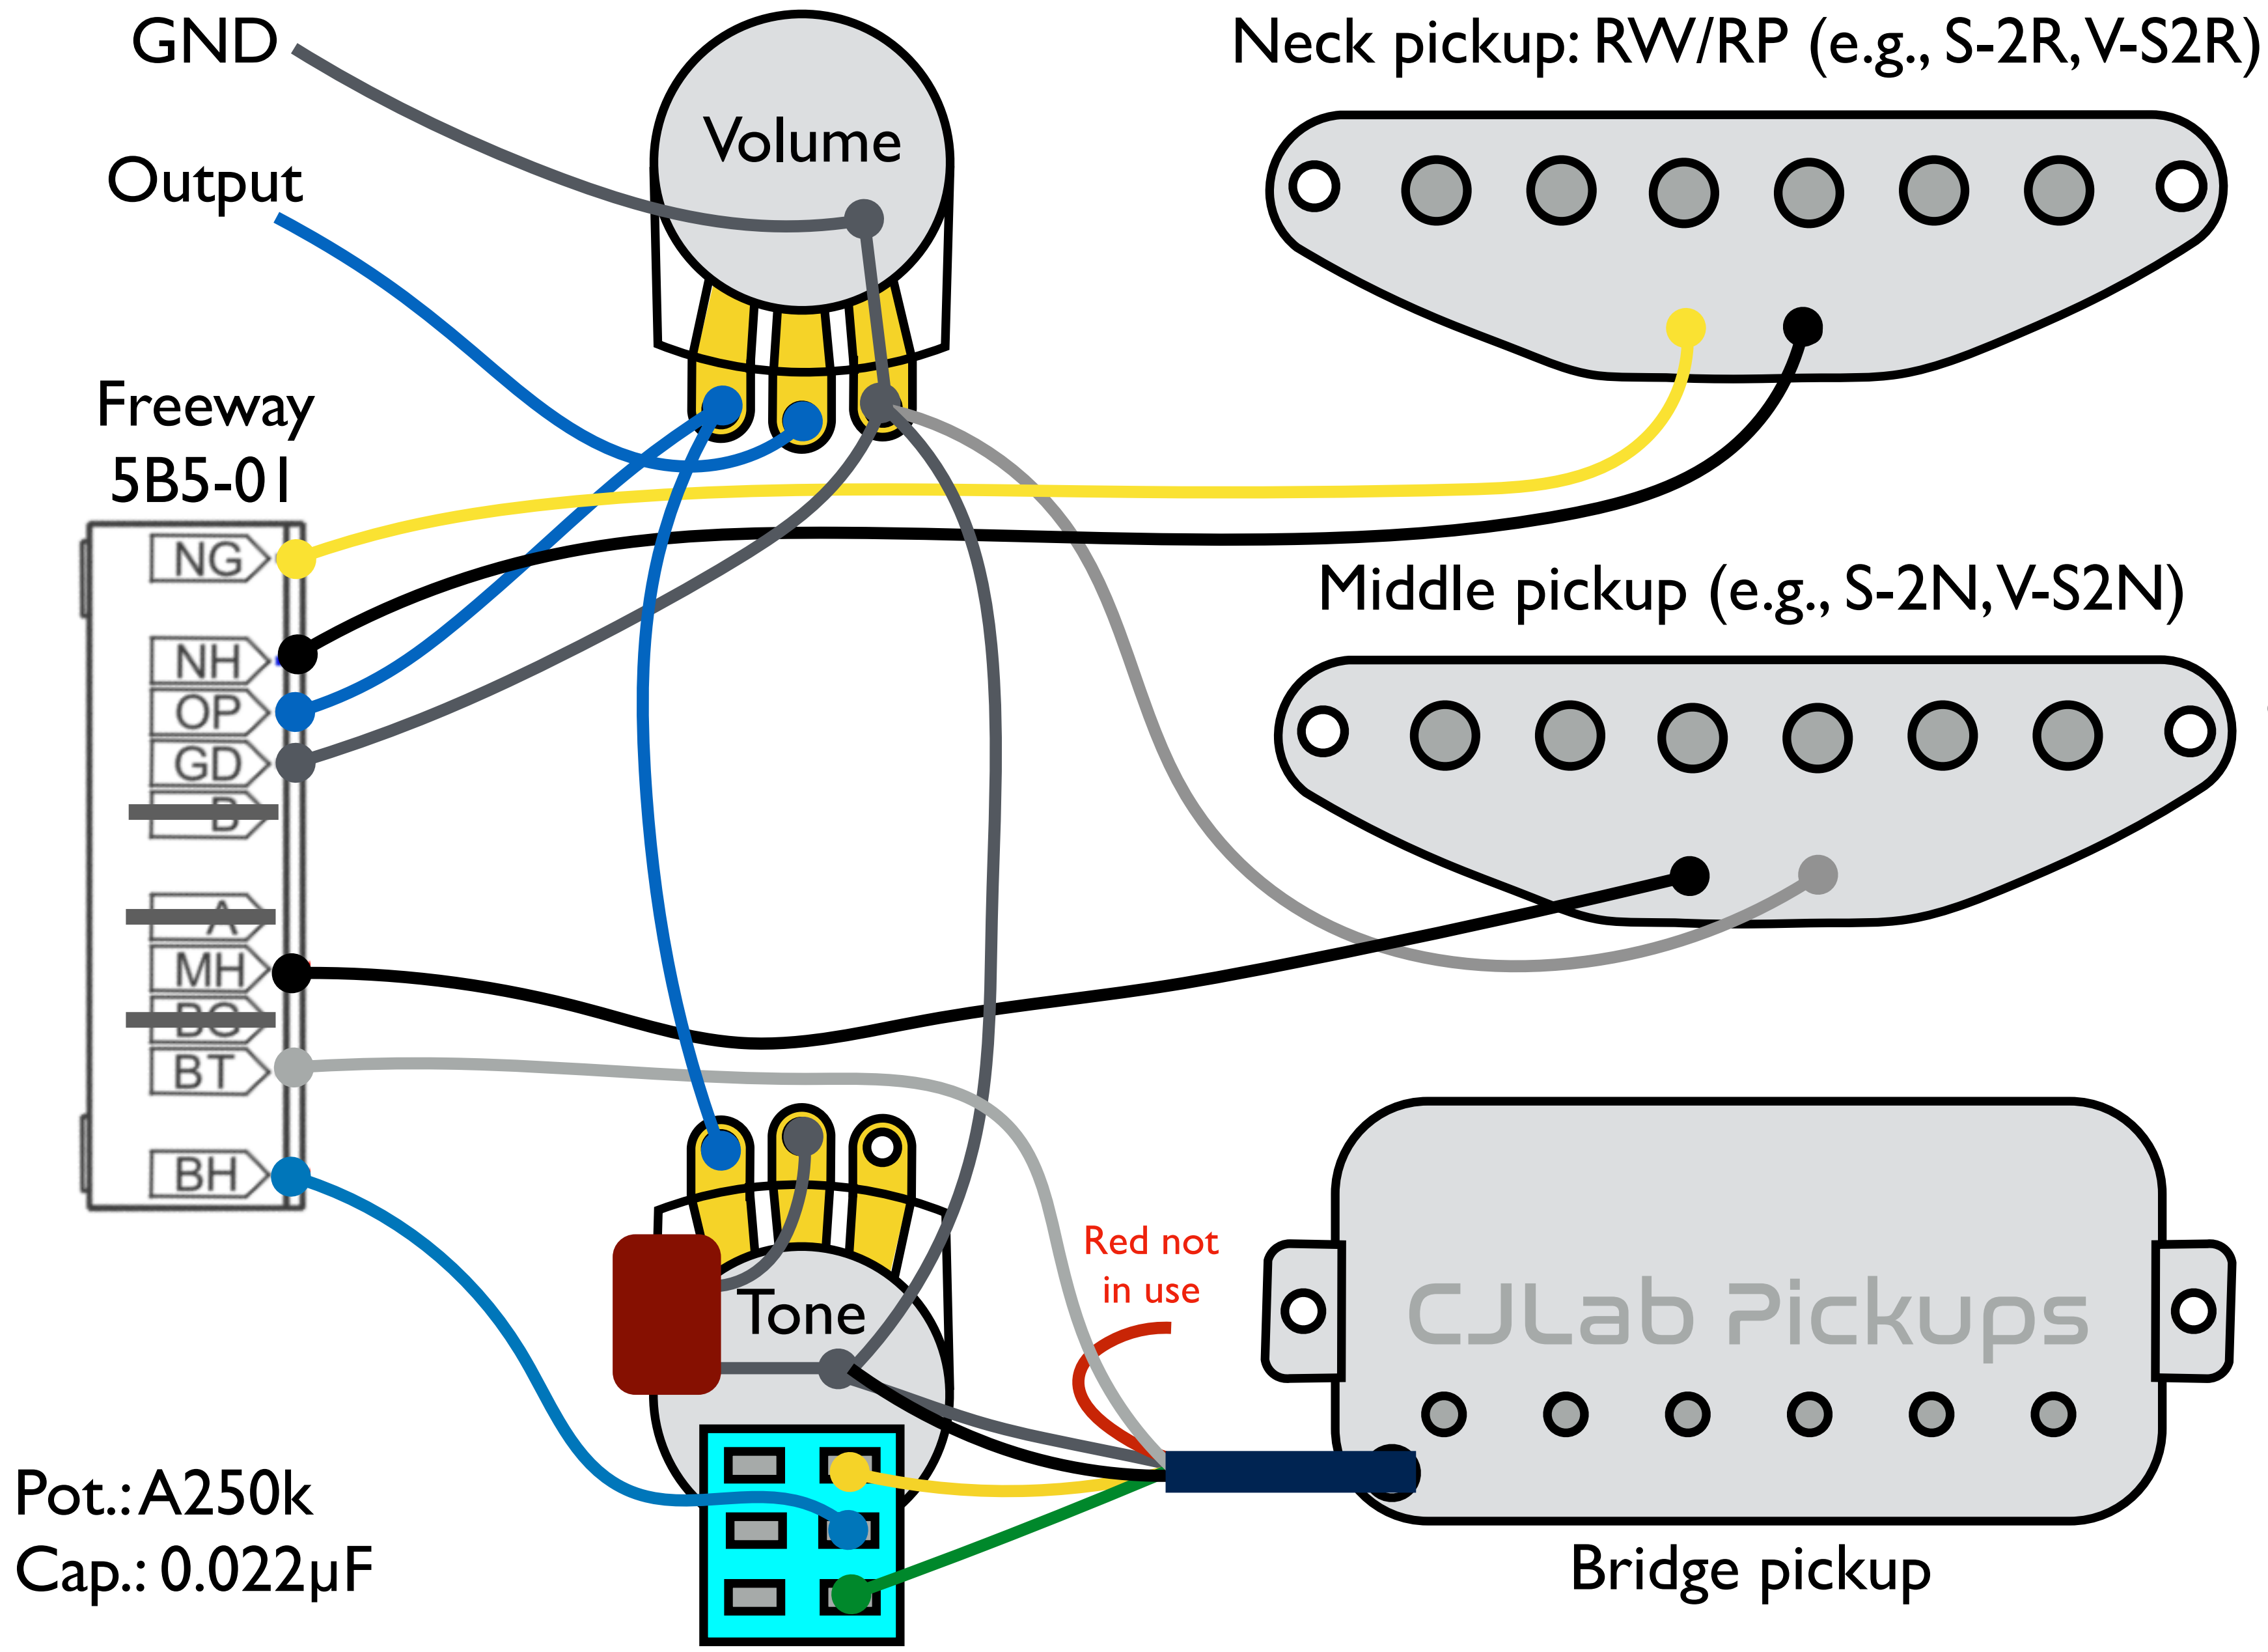

# SET-SC-SC (HSS), 1-volume and 1-tone with Freeway 5B5 switch and 1 push-pull

In Freeway Switch	Tone push-pull	
	Down	Up
Split	SE	Normal Split
Humbucker	MPHB	HB