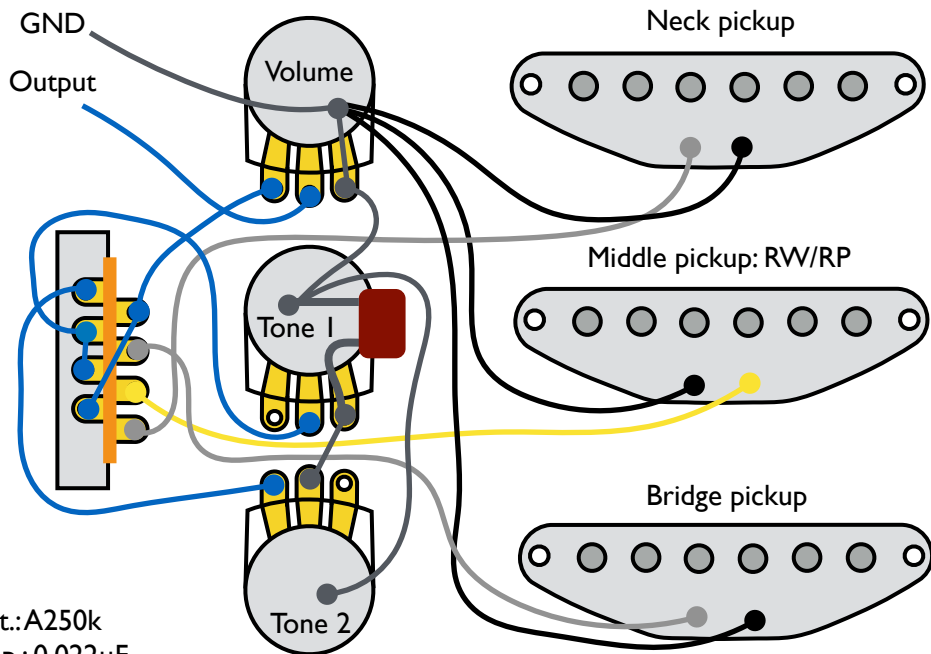

# SC-SC-SC, 1-volume and 2-tone

1st tone for Neck/Mid and 2nd tone for Bridge

5-way blade switch	
Pos.1	Neck
Pos.2	Neck/Middle
Pos.3	Middle
Pos.4	Middle/Bridge
Pos.5	Bridge

Pot.: A250k  
Cap.: 0.022 $\mu$ F