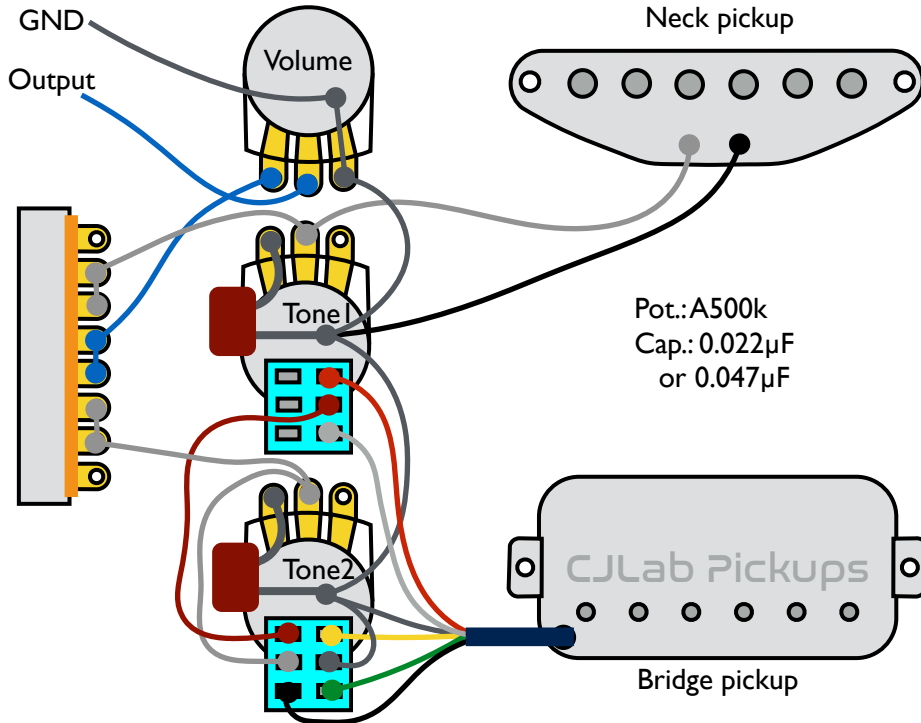

SC-SET, 3-way blade switch, 1-volume and 2-tone Made for Madarozzo Madrose model

3-way blade switch	
Pos.1	Neck
Pos.2	Neck/Middle
Pos.3	Mid

Tone2 push- push	Tone1 push-push	
	Down	Up
Down	HB	
Up	SE	SET