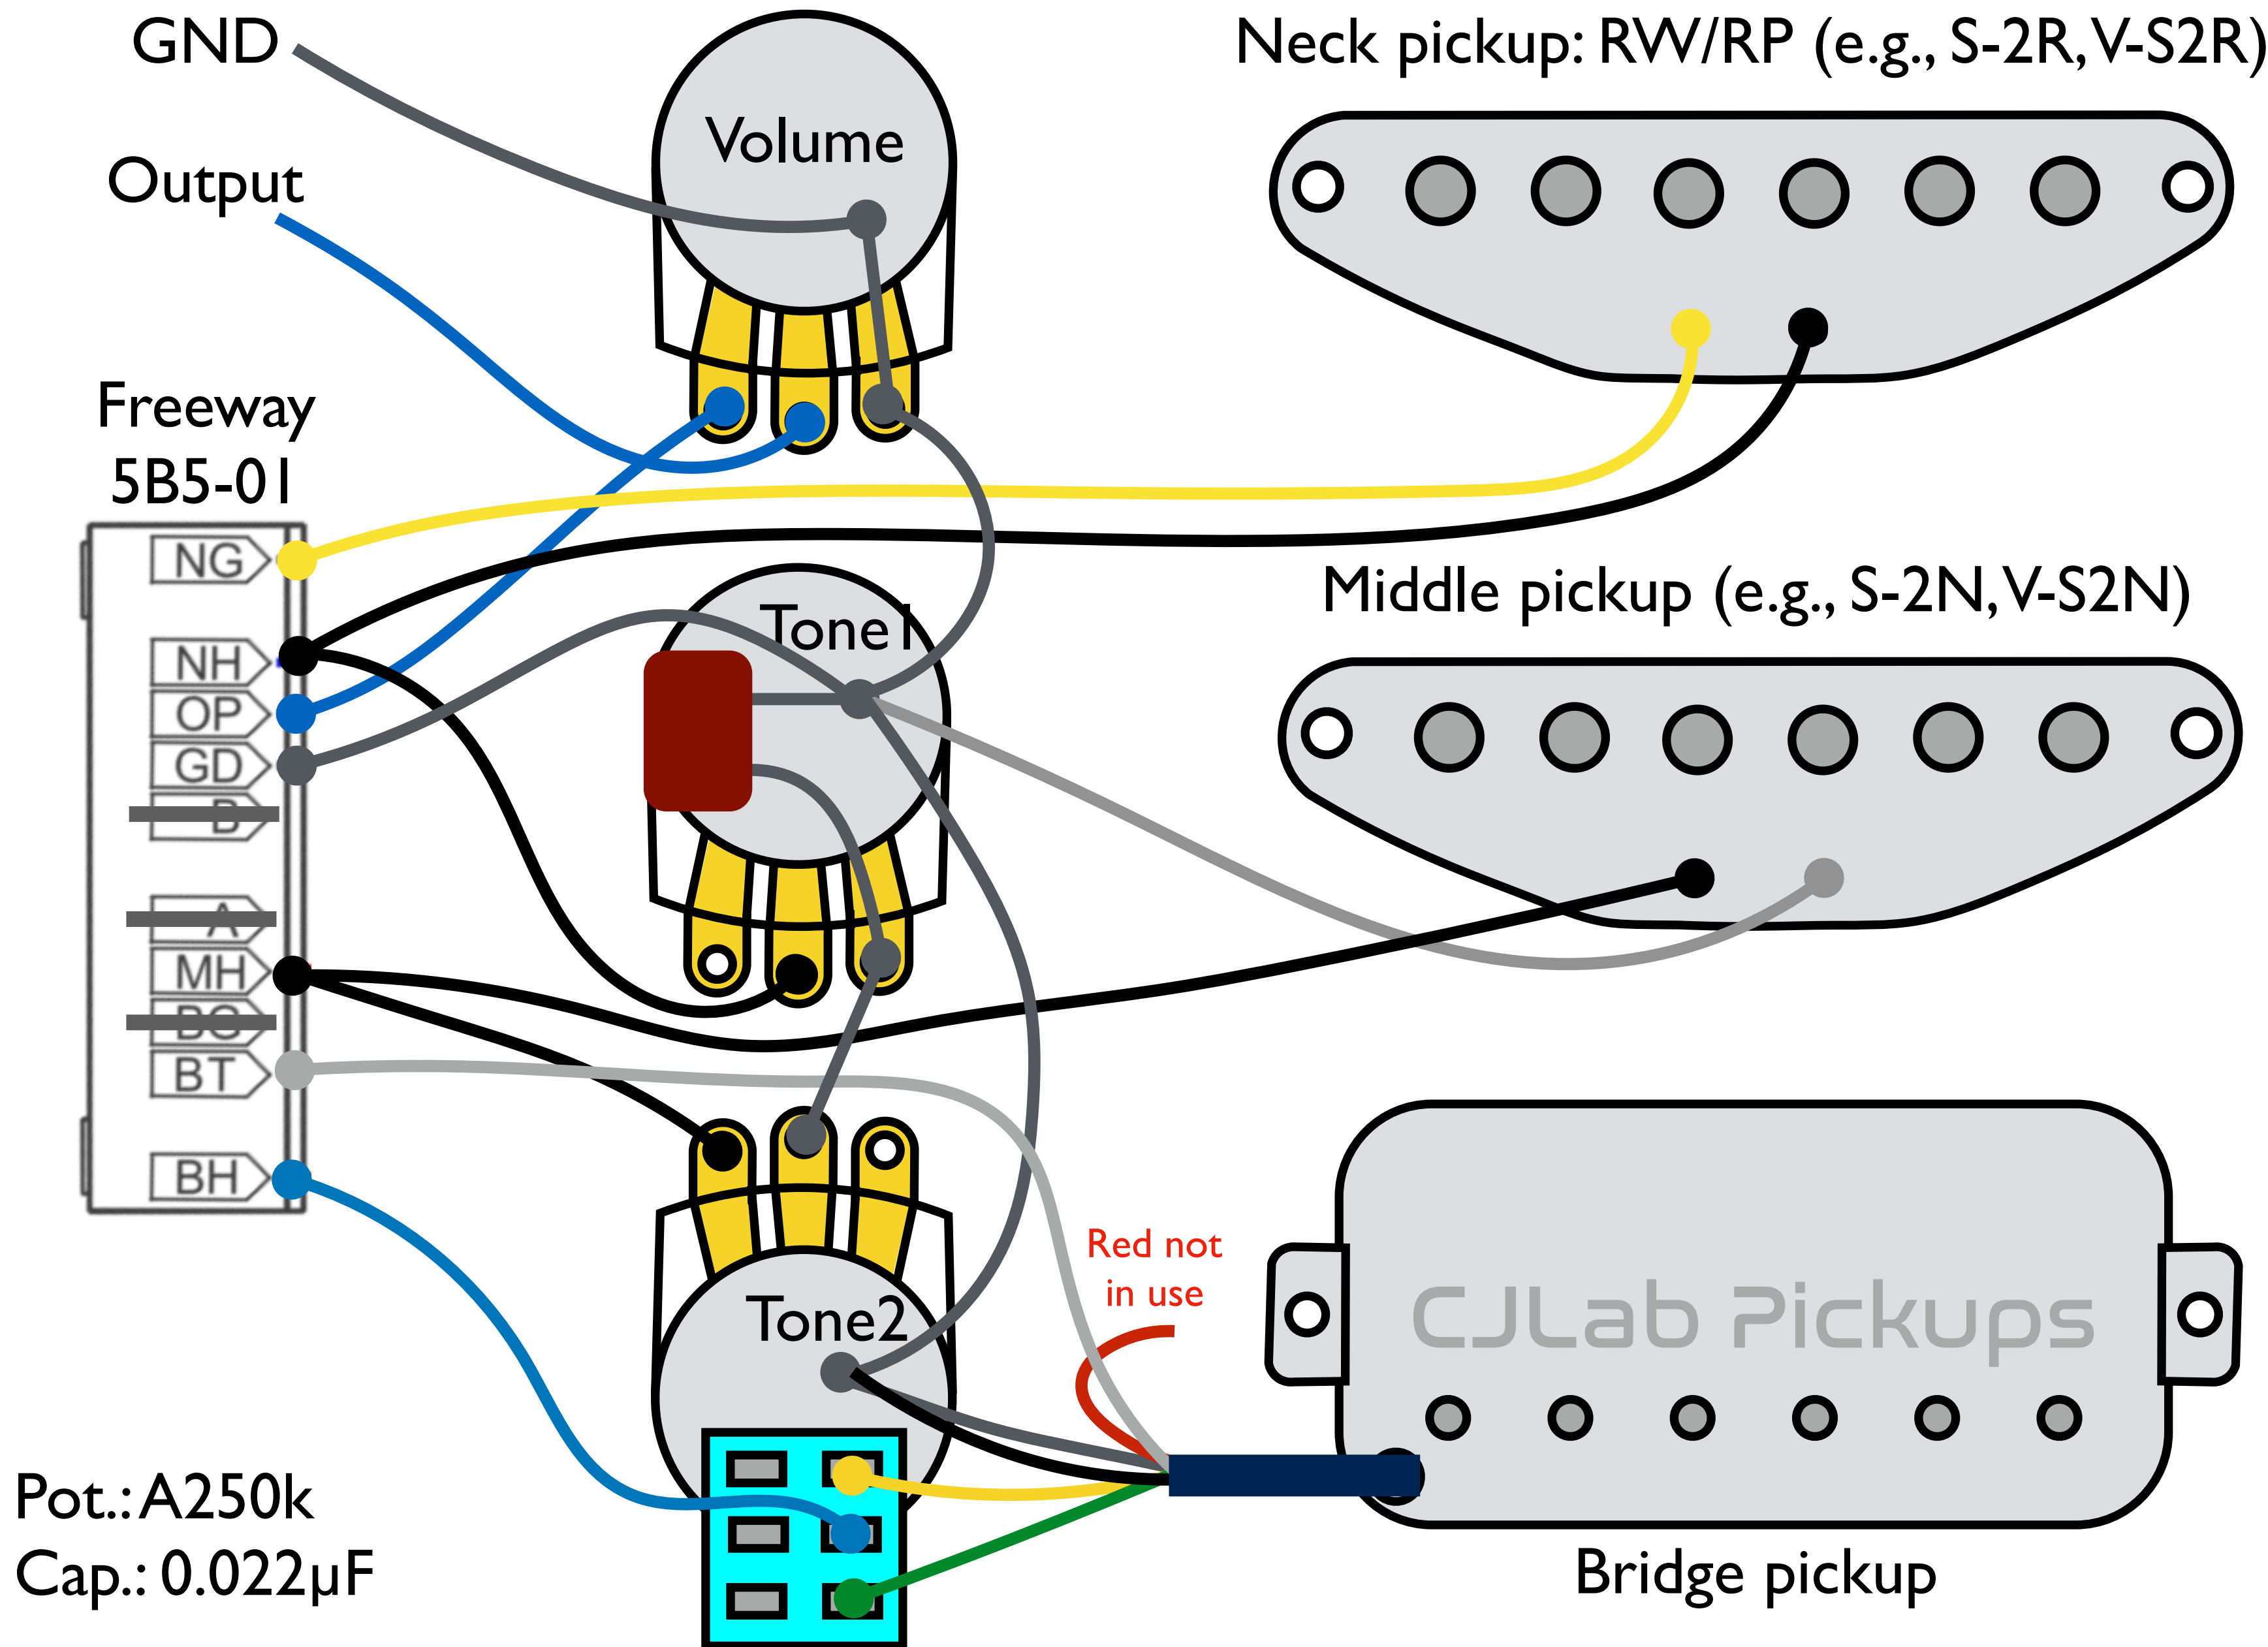

SET-SC-SC (HSS), 1-volume and 2-tone with Freeway 5B5 switch and 1 push-pull

In Freeway Switch	Tone2 push-pull	
	Down	Up
Split	SE	Normal Split
Humbucker	MPHB	HB