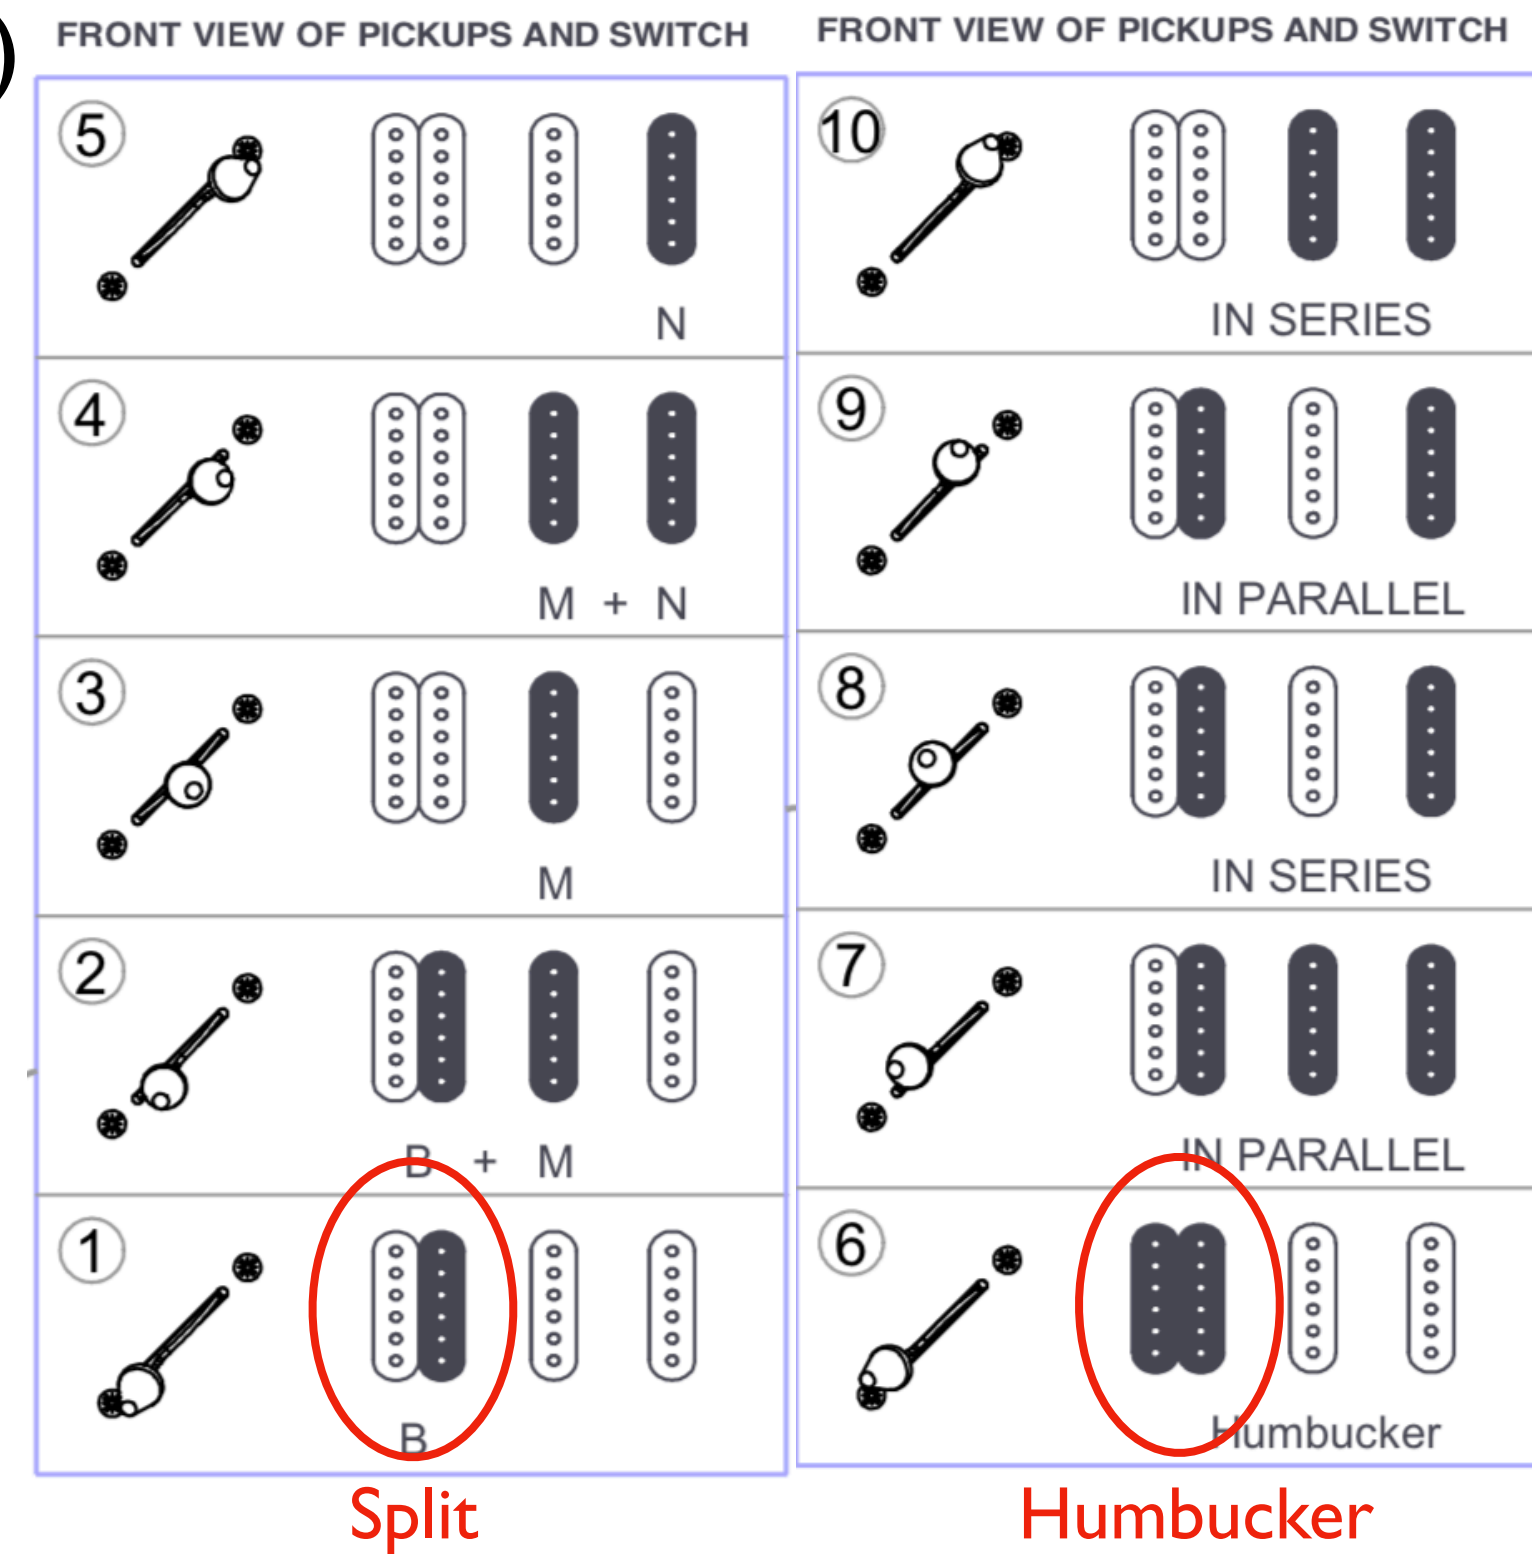

SET-SC-SC (HSS), 1-volume and 2-tone with Freeway 5B5 switch and 1 push-pull

In Freeway Switch	Tone2 push-pull	
	Down	Up
Split	SE	Normal Split
Humbucker	MPHB	HB