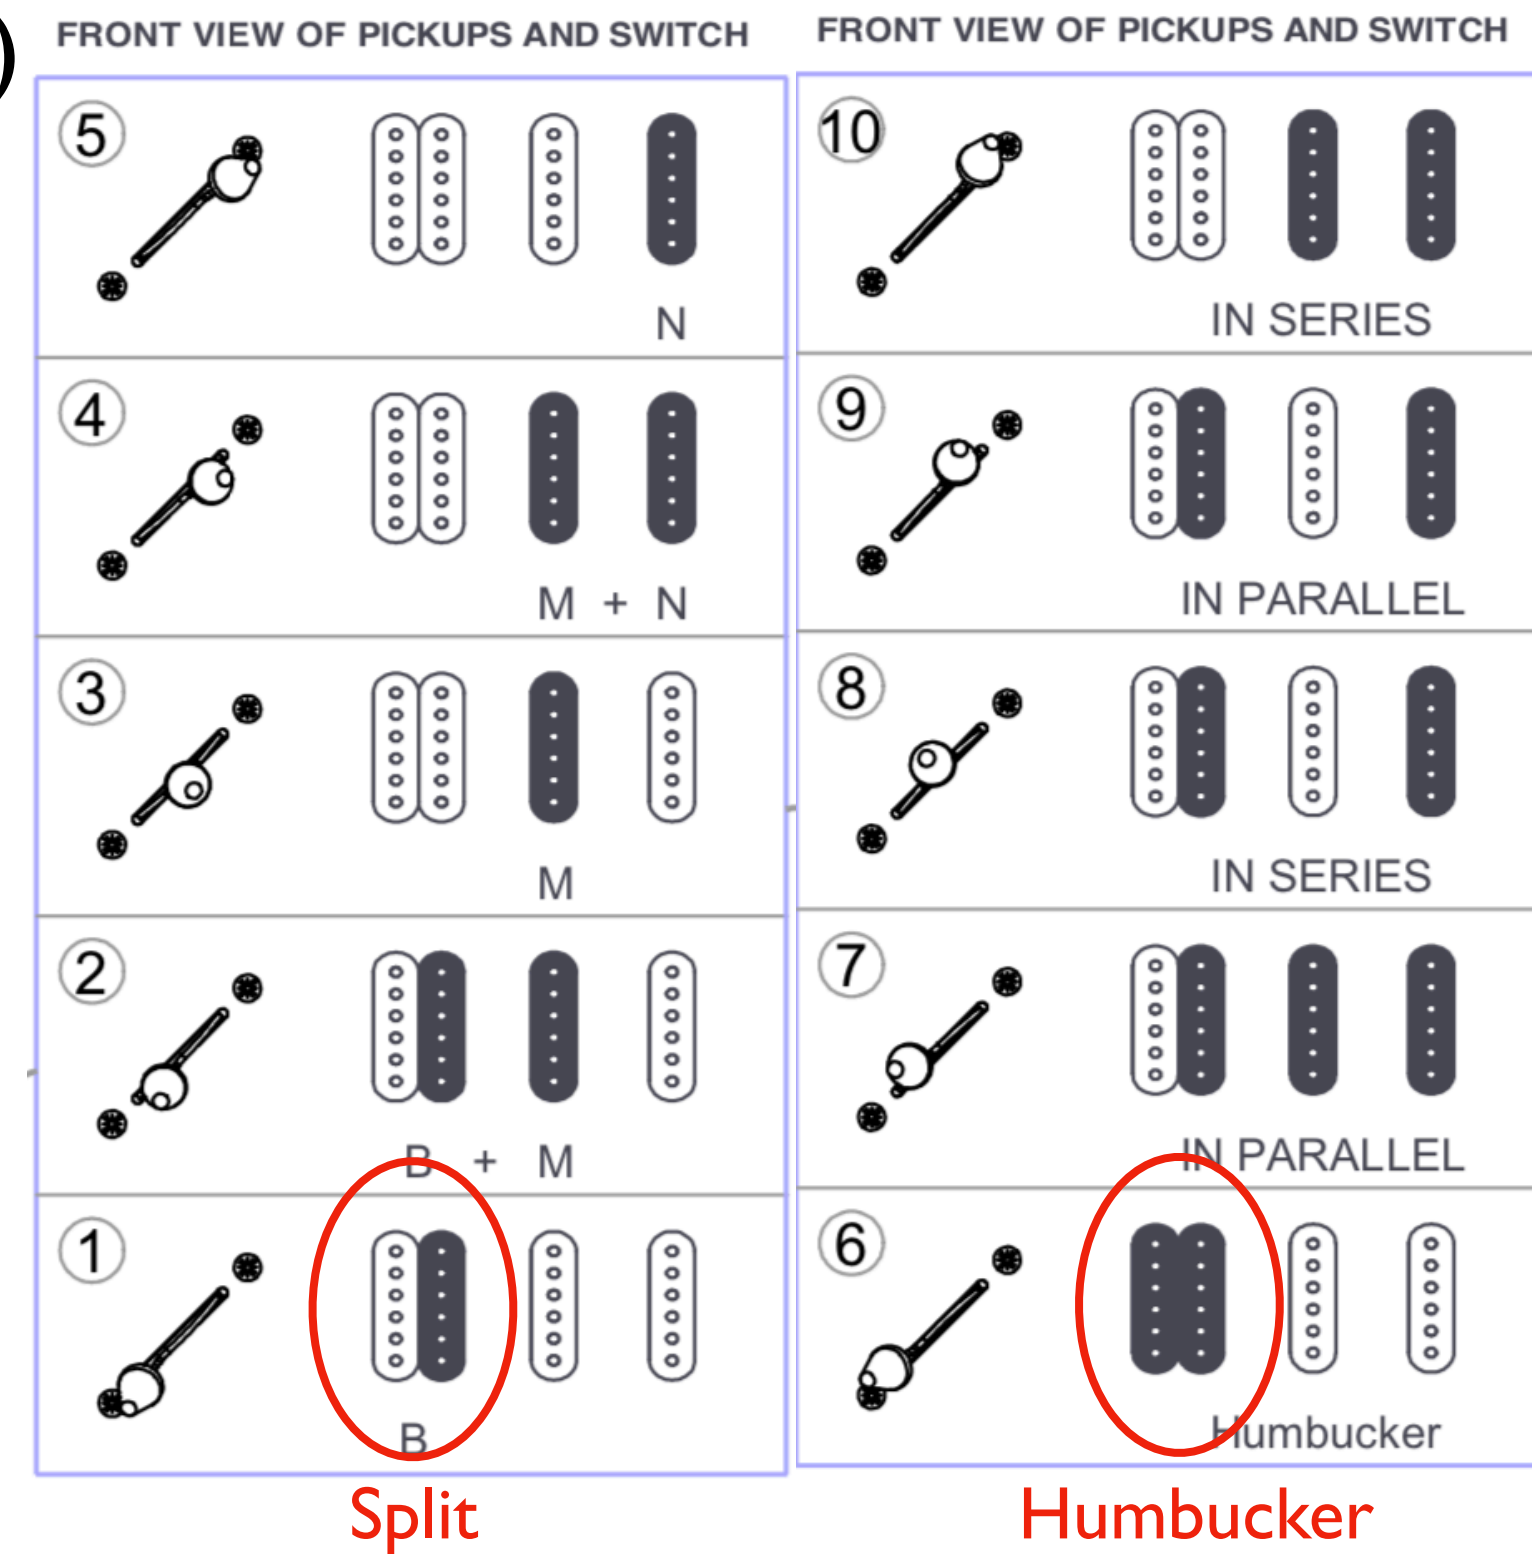

SET-SC-SC (HSS), 1-volume, 1-tone and 4PDT on-on-on with Freeway 5B5-01 switch

In Freeway Switch	4PDT		
	Up	Middle	Down
Split	SET	SE	Normal Split
Humbucker	MPHB		HB