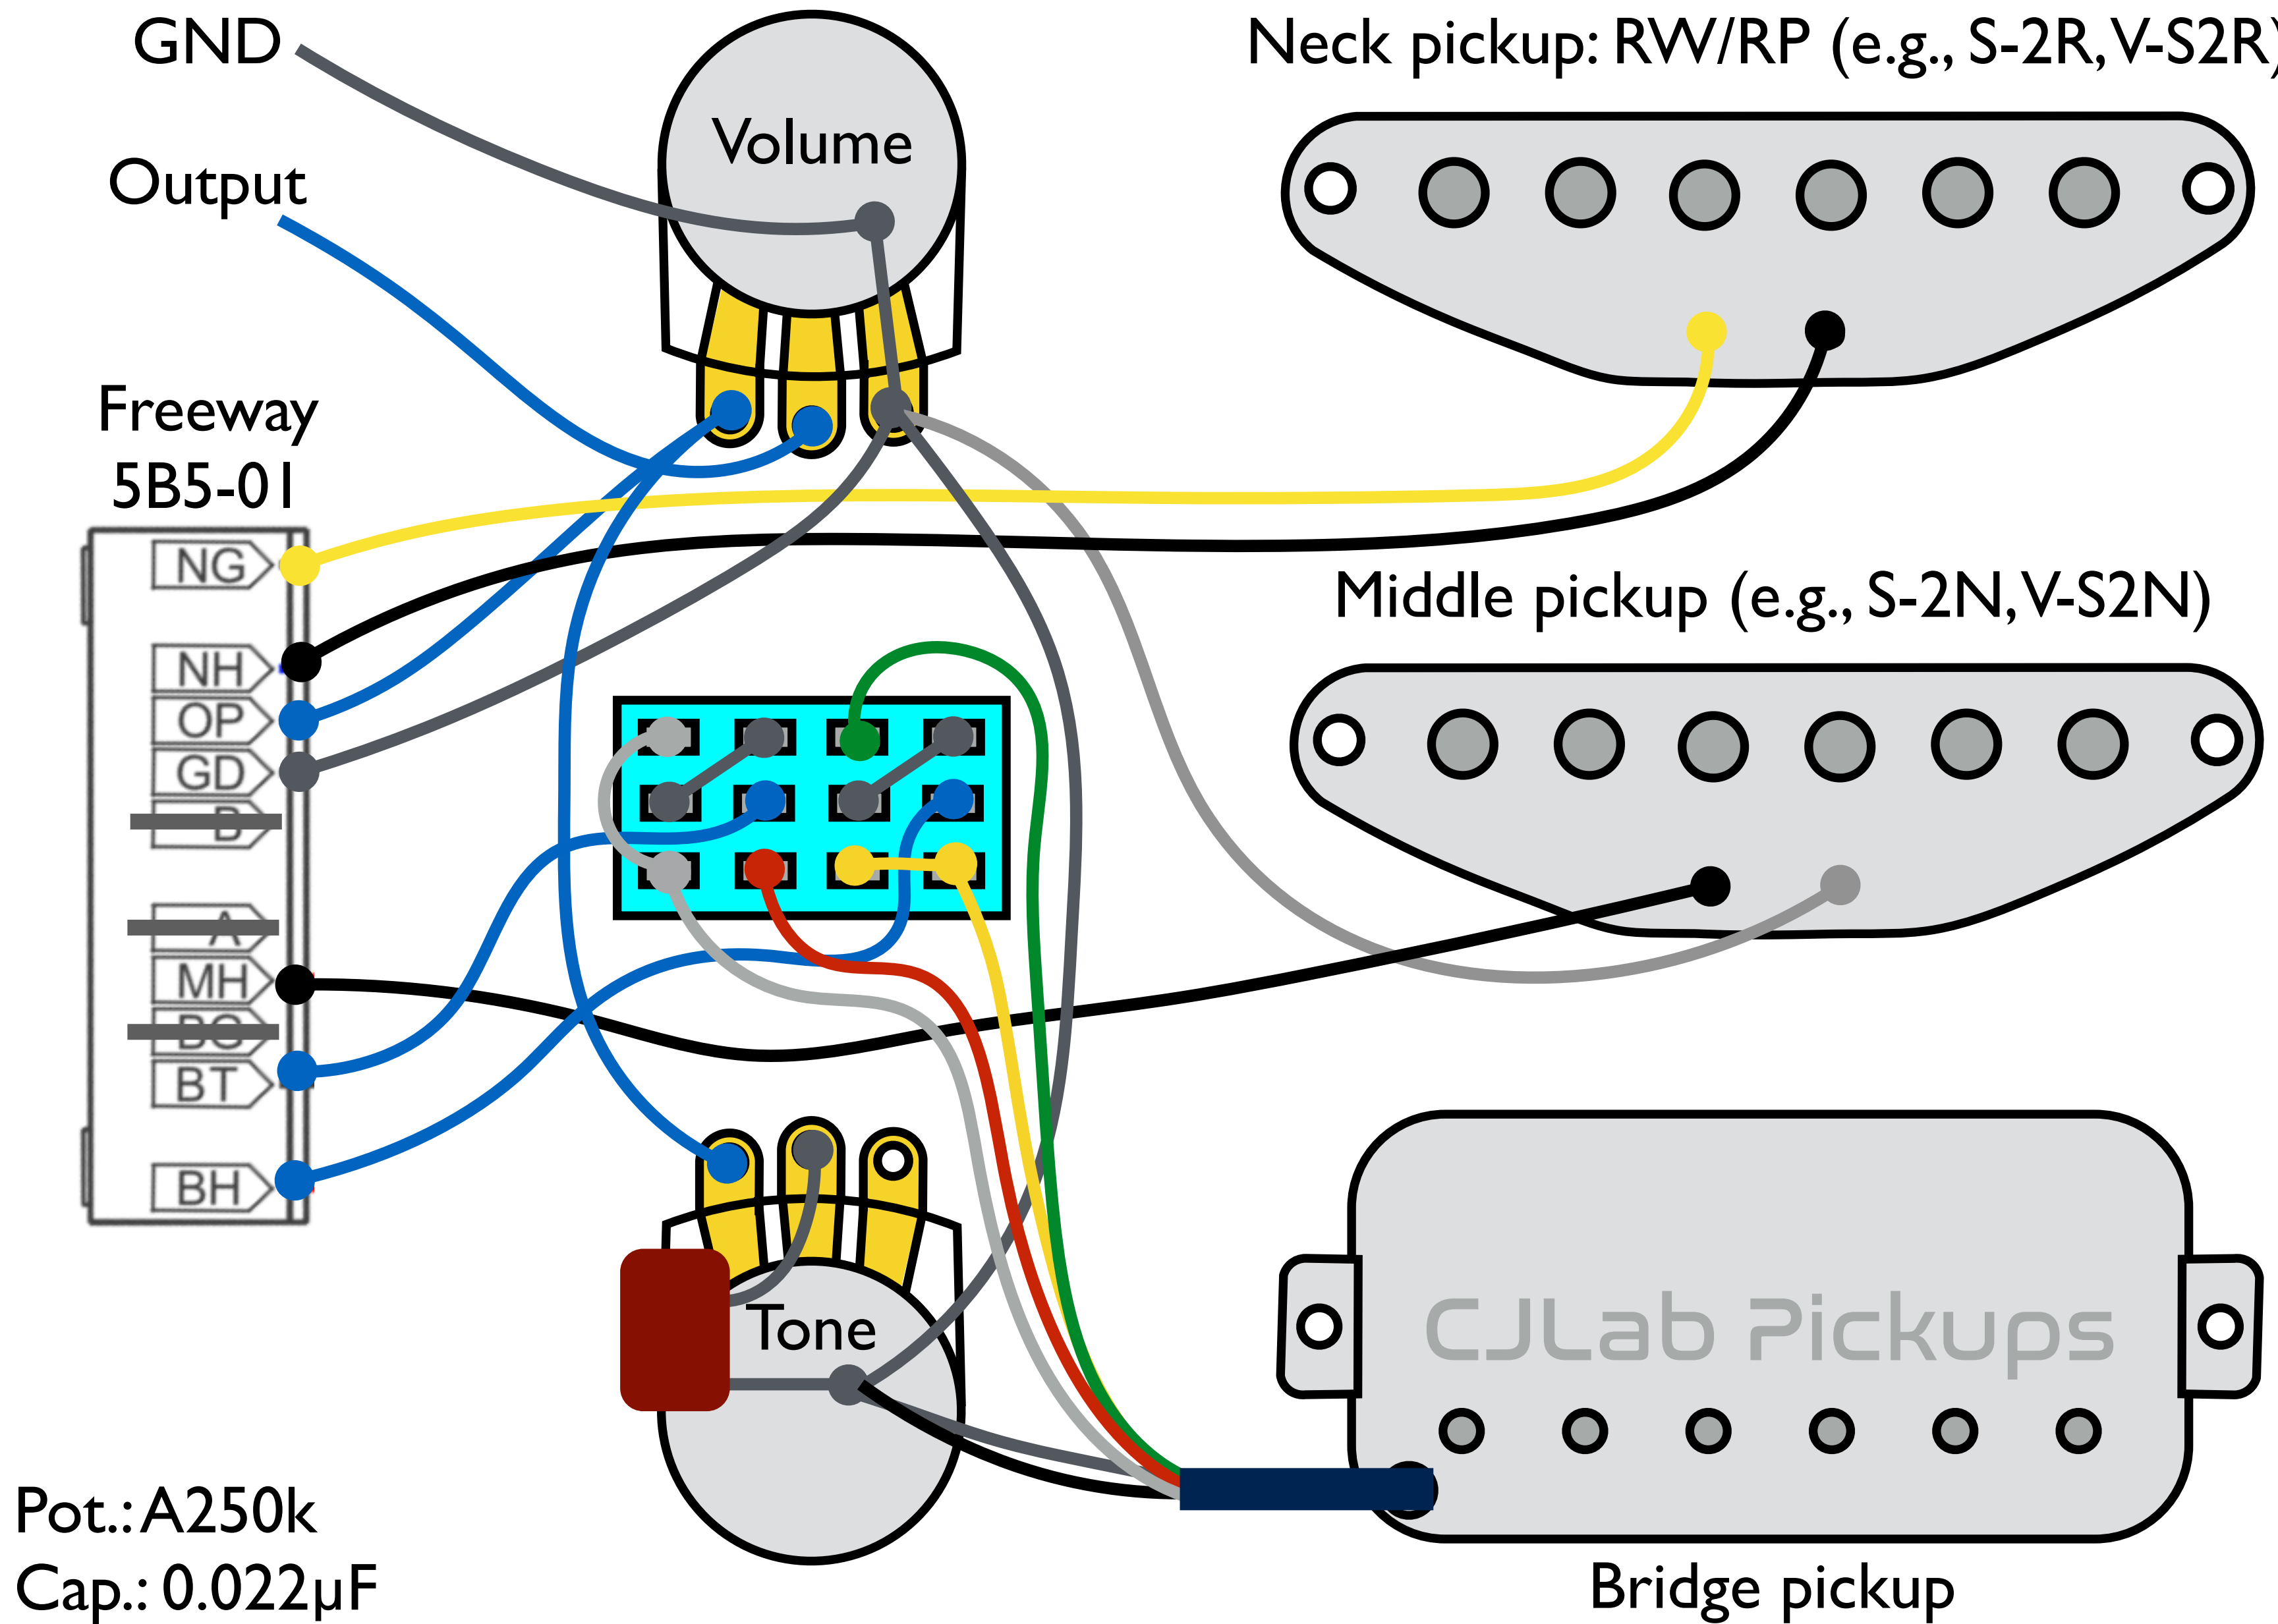

SET-SC-SC (HSS), 1-volume, 1-tone and 4PDT on-on-on with Freeway 5B5-01 switch

In Freeway Switch	4PDT		
	Up	Middle	Down
Split	SET	SE	Normal Split
Humbucker	MPHB		HB