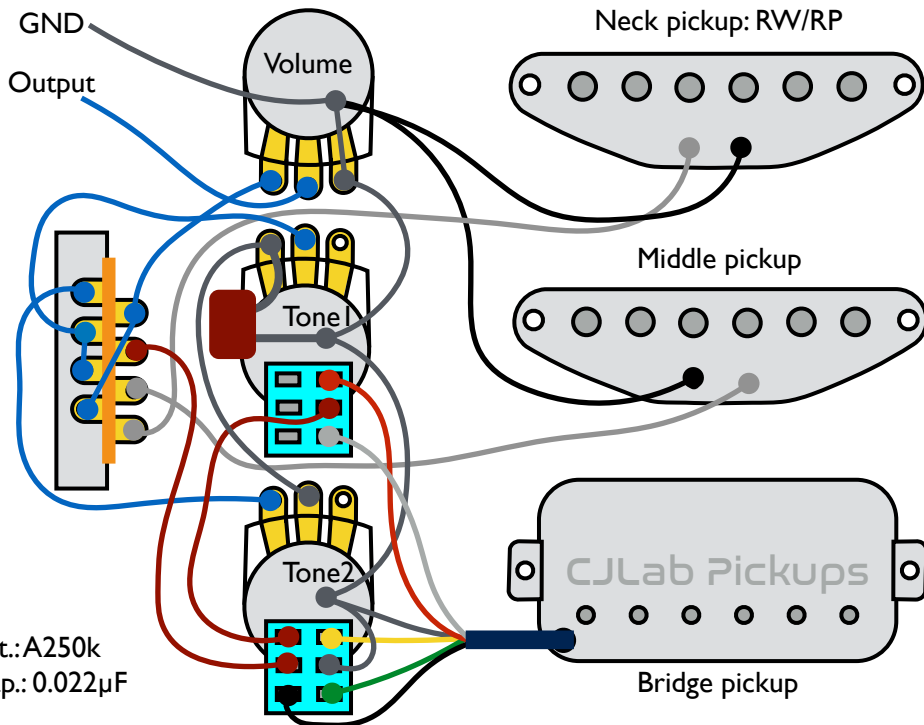

SC-SC-SET, 1-volume and 2-tone with 5-way switch and 2 push-pull's

5-way blade switch	
Pos.1	Neck
Pos.2	Neck/Middle
Pos.3	Mid
Pos.4	Middle/Bridge
Pos.5	Bridge

Tone2 push- push	Tone1 push-push	
	Down	Up
Down	HB	
Up	SE	SET