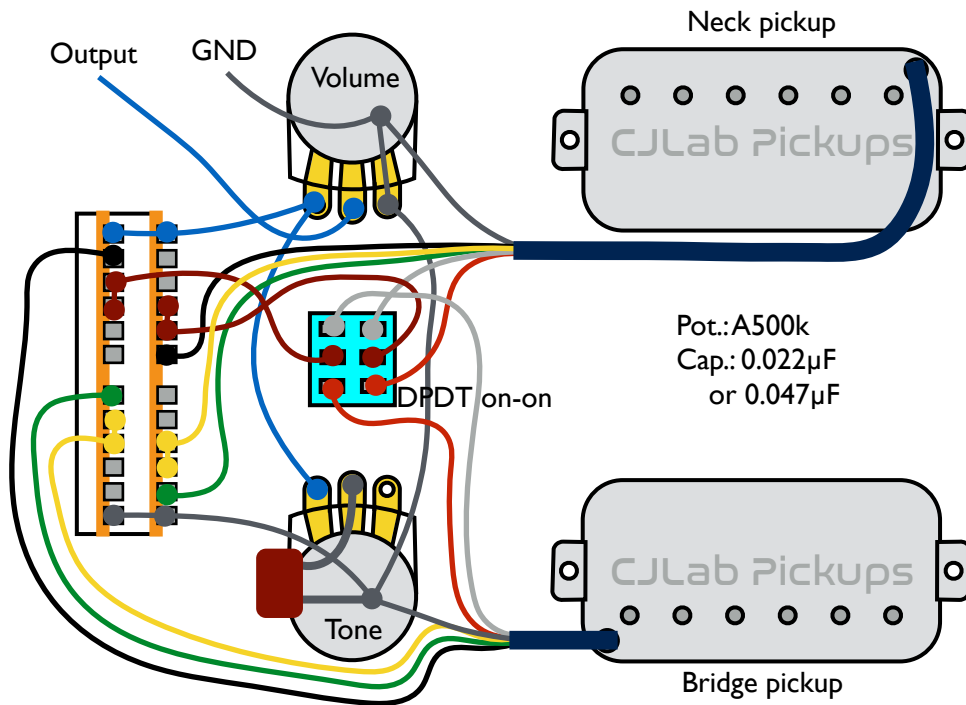

SET-SET, 1-volume and 1-tone with 5-way super switch and 1 DPDT on-on

5-Way	DPDT up
Pos. 1	Neck HB
Pos. 2	Neck SET
Pos. 3	N/B SET
Pos. 4	Bridge SET
Pos. 5	Bridge HB
5-Way	DPDT dn
Pos. 1	Neck HB
Pos. 2	Neck SE
Pos. 3	N/B SE
Pos. 4	Bridge SE
Pos. 5	Bridge HB