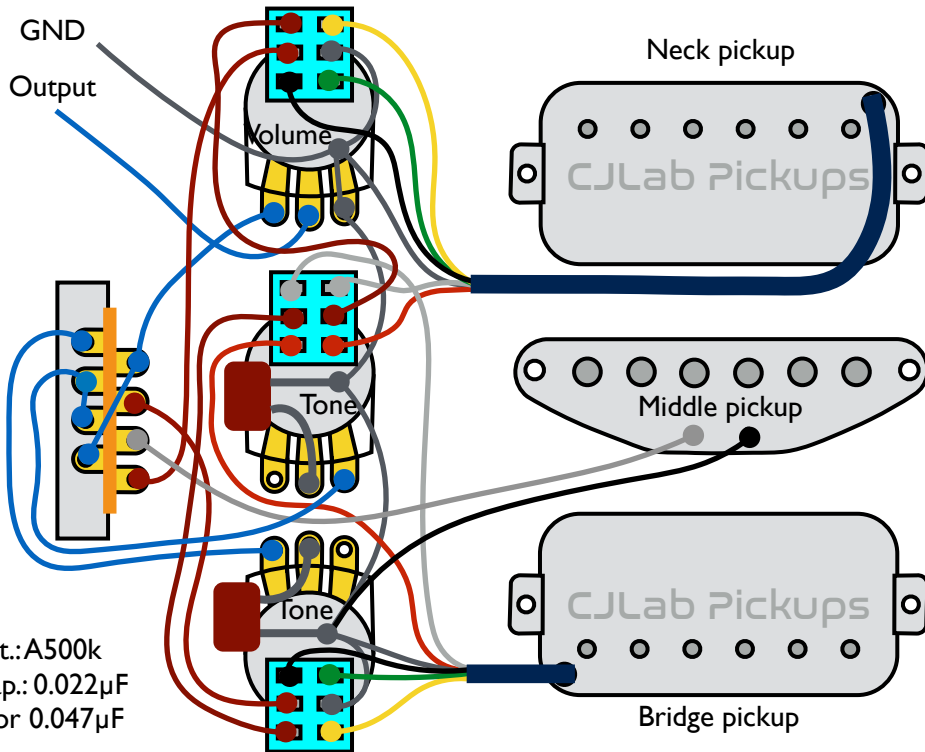

SET-SC-SET, 1-volume and 2-tone with 5-way switch, 3 push-pull's

1st tone for Neck/Mid
and 2nd tone for Bridge

5-way blade switch	
Pos. 1	Neck
Pos. 2	Neck/Middle
Pos. 3	Middle
Pos. 4	Middle/Bridge
Pos. 5	Bridge

		2nd push-push	
		Dn	Up
1st/ 3rd Push- push	Dn	HB	
	Up	SE	SET