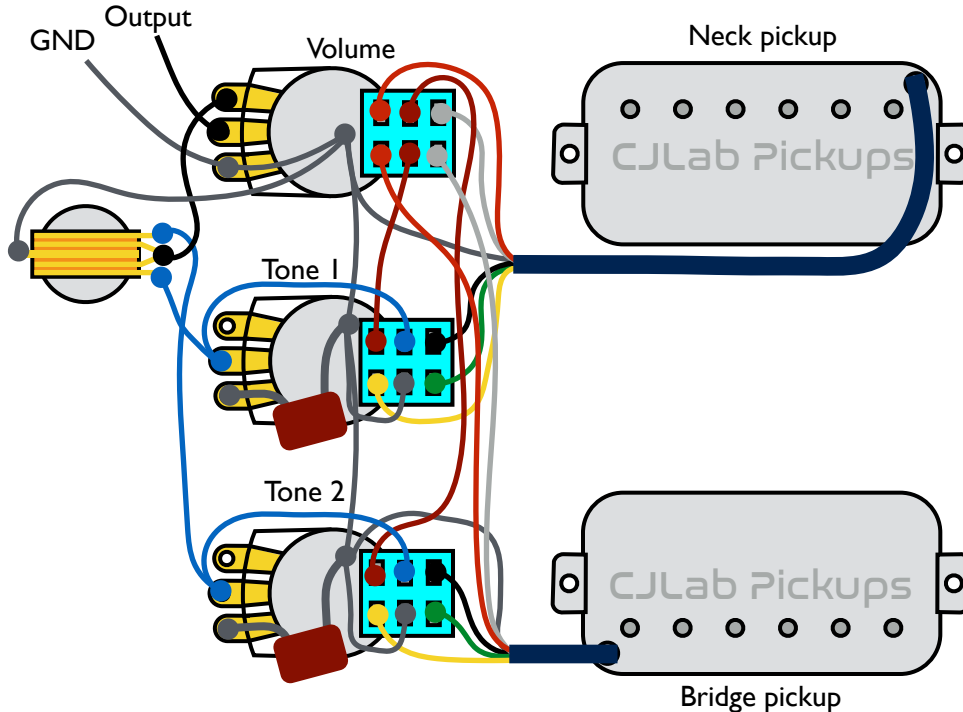

# SET-SET, 1-volume and 2-tone, 3-way switch and 3 push-pull's - for Ibanez RS1300

Vol. push-push	Tone push-push	
	Down	Up
Down	HB	SE
Up	HB	SET

Pot.: A500k  
Cap.: 0.022µF or 0.047µF