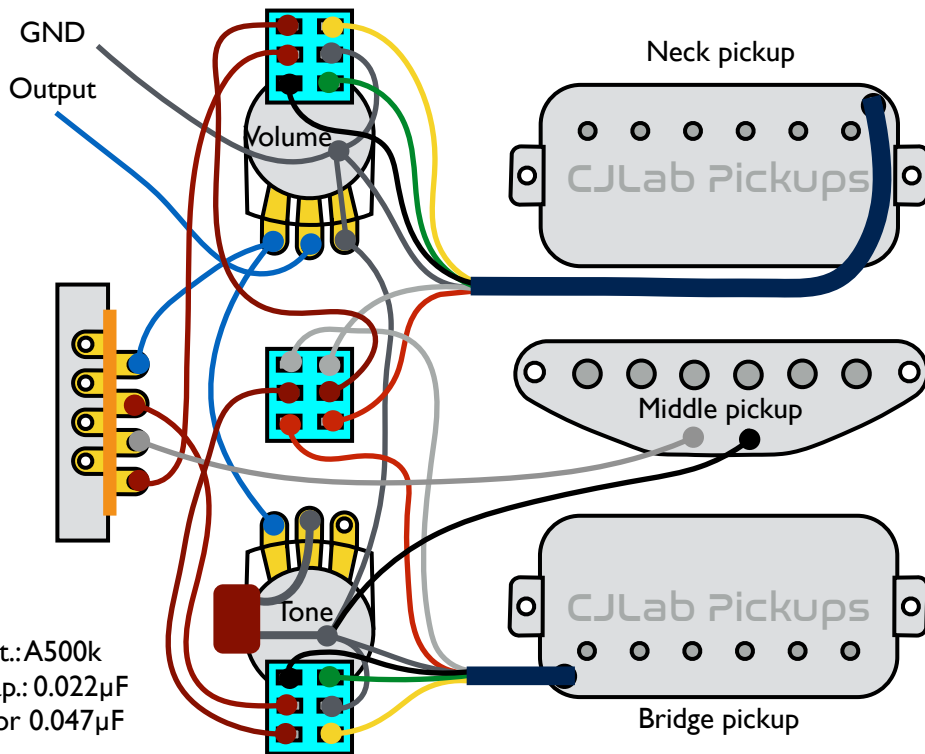

# SET-SC-SET, 1-volume and 1-tone with 5-way switch, 2 push-pull's and 1 DPDT on-on

5-way blade switch	
Pos. 1	Neck
Pos. 2	Neck/Middle
Pos. 3	Middle
Pos. 4	Middle/Bridge
Pos. 5	Bridge

		DPDT	
		Up	Dn
Push-pull	Dn	HB	
	Up	SET	SE