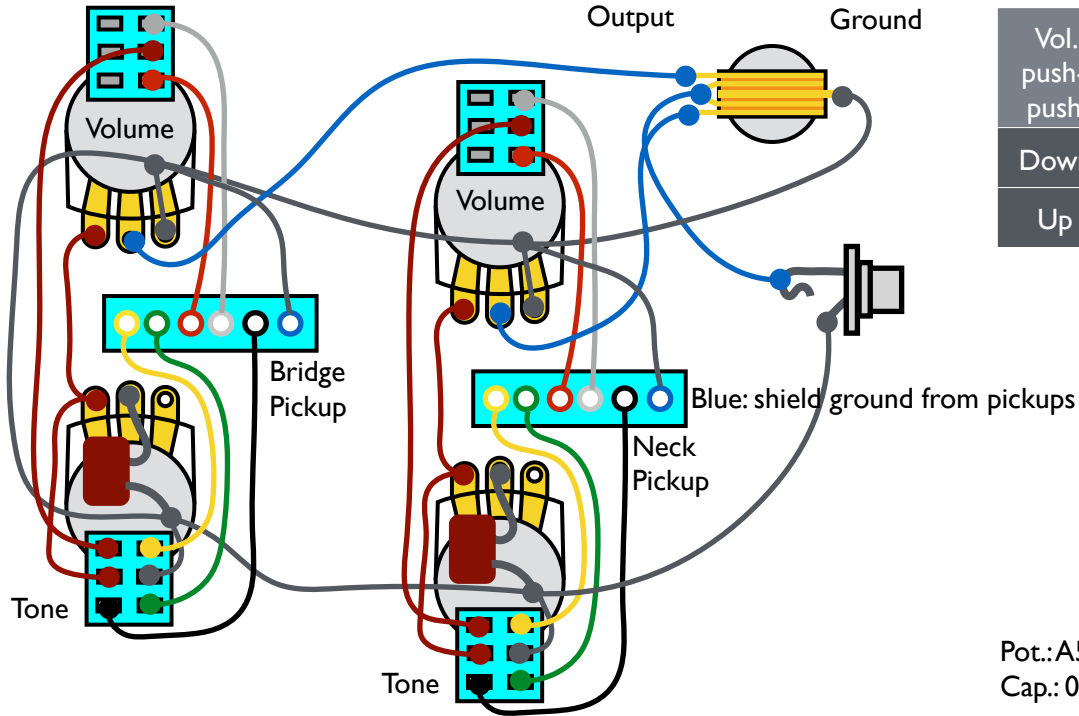

SET-SET, 2-volume and 2-tone with 3-way switch and 4 push-pull's - Prewired Kit wiring for 335

Vol. push-push	Tone push-push	
	Down	Up
Down	HB	SE
Up	HB	SET

Pot.: A500k
Cap.: 0.022 μ F or 0.047 μ F