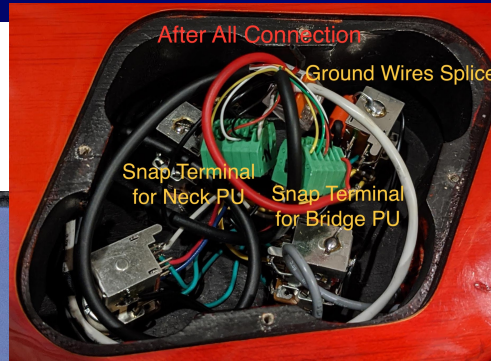

Solderless Prewired Kit for Les Paul

CJLab Pickups Les Paul Prewired Kit

Neck Tone

Neck Volume

Bridge Tone

Bridge Volume