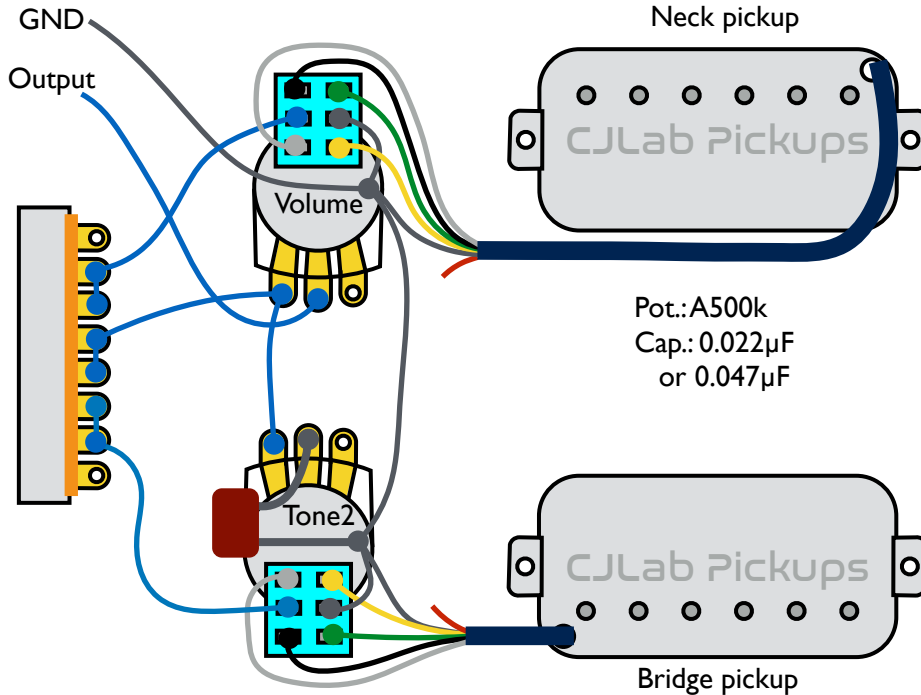

SET-SET, 3-way blade switch, 1-volume and 1-tone Made for Fender Thinline Telecaster model

3-way blade switch

Pos.1	Neck
Pos.2	Neck/Middle
Pos.3	Mid

Push-push

Down	HB
Up	SE